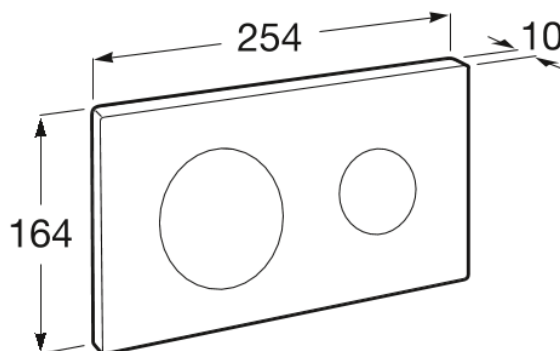

DUPLO ONE

PL10 DUAL (ONE) - Dual flush operating plate for concealed cistern

DIMENSIONS

Length	254 mm
Width	10 mm
Height	164 mm

COLOURS AND FINISHES

CN Titanium Black

FEATURES

Net weight (kg): 0.47

Number of buttons: 2

TECHNICAL DRAWINGS

BOUGHT TOGETHER FREQUENTLY

Duplo WC One Smart - Built-in structure with compact dual flush cistern and flexible inlet pipe for smart toilets. Ø 90 / Ø 110 elbow

890078020

Duplo WC One Freestanding - Built-in structure with compact freestanding dual flush cistern for wall-hung WC. Ø 90 / Ø 110 elbow

890077020

Duplo WC One Compact - Built-in structure with compact dual flush cistern for wall-hung WC. Ø 90 / Ø 110 elbow

890073020

Basic Tank One Compact - Compact built-in cistern with dual flush for single floorstanding WC

890070200

Basic WC One Compact - Built-in structure with compact dual flush cistern for wall-hung WC. Ø 90 / Ø 110 elbow.